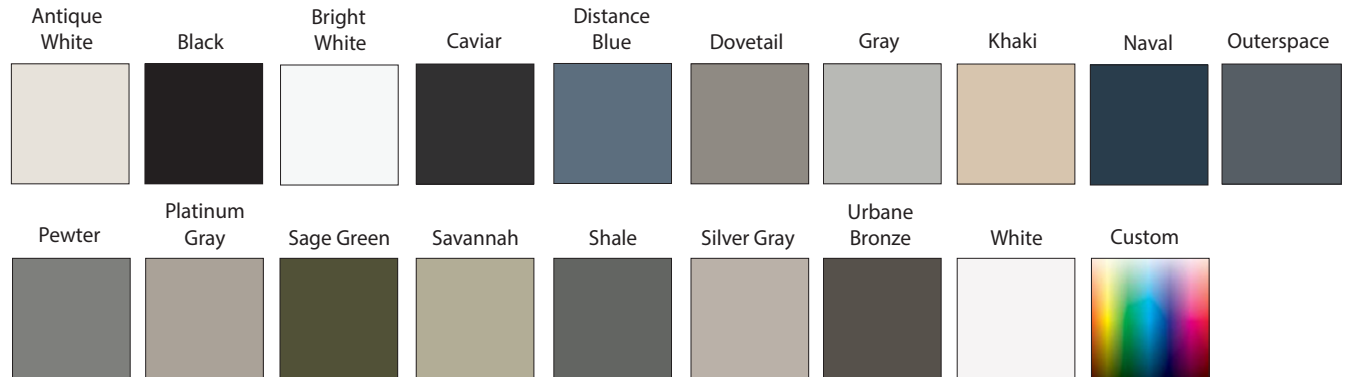

DREAM CRAFT

EURO CABINETRY

WESTIN 2

FRAMELESS

WOOD SPECIES:

- BEECH
- CHERRY
- HDF
- KNOTTY ALDER
- MAPLE
- OAK

Stains

Paint colors are available on MAPLE and OAK

Paints

Glazes