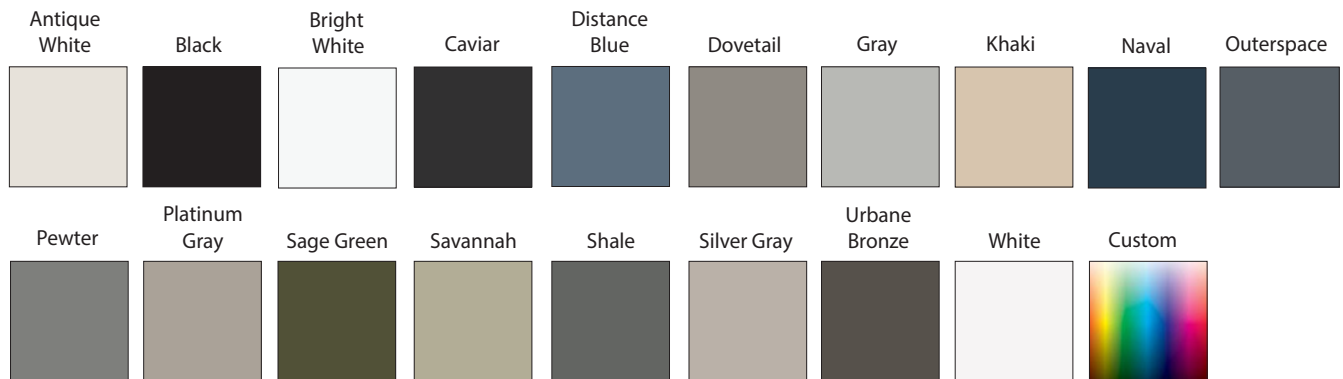

Tidwell

C A B I N E T R Y

WESTIN II

FRAMED (Full Overlay)

WOOD SPECIES:

- BEECH
- CHERRY
- HDF
- KNOTTY ALDER
- MAPLE
- *OAK

* N/A WITH SMOKE STAIN

Stains

Paint colors are available on HDF, MAPLE and OAK

Paints

Glazes