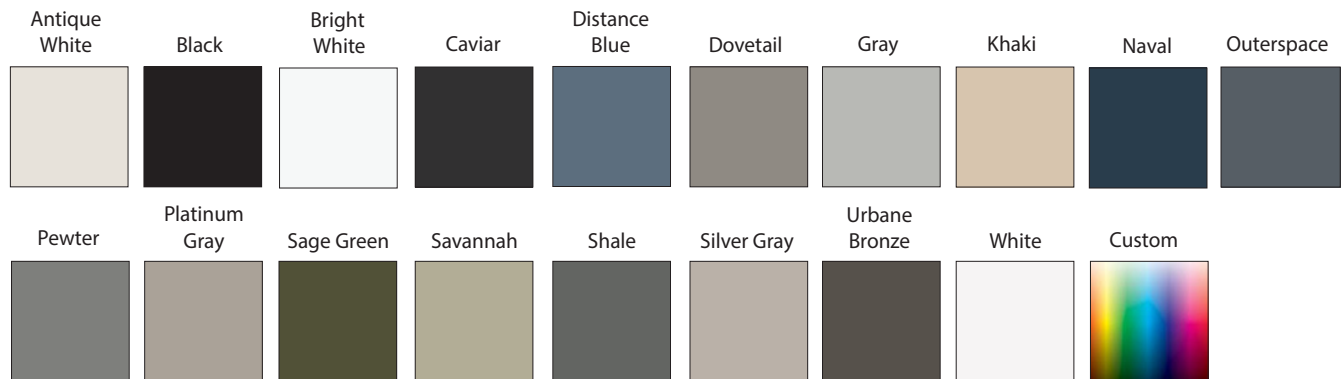

Tidwell

CABINETS

SUSSEX-RP

FRAMED (Standard Overlay)

WOOD SPECIES:

- CHERRY
- HDF
- KNOTTY ALDER
- MAPLE
- *OAK

* N/A WITH SMOKE STAIN

Stains

Paint colors are available on HDF, MAPLE and OAK

Paints

Glazes