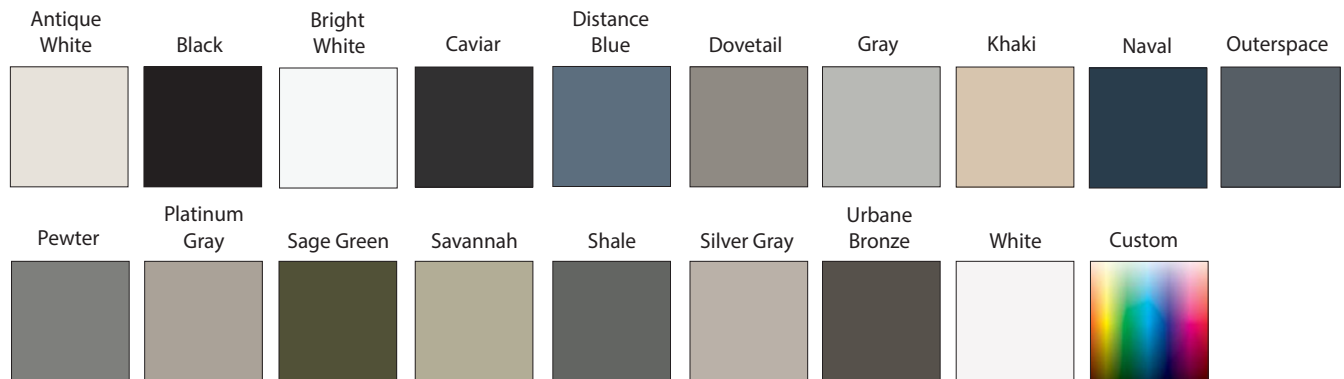

Tidwell

C A B I N E T R Y

SUSSEX II-RP

FRAMED (Full Overlay)

WOOD SPECIES:

- CHERRY
- HDF
- KNOTTY ALDER
- MAPLE
- *OAK

* N/A WITH SMOKE STAIN

Stains

Paint colors are available on HDF, MAPLE and OAK

Paints

Glazes