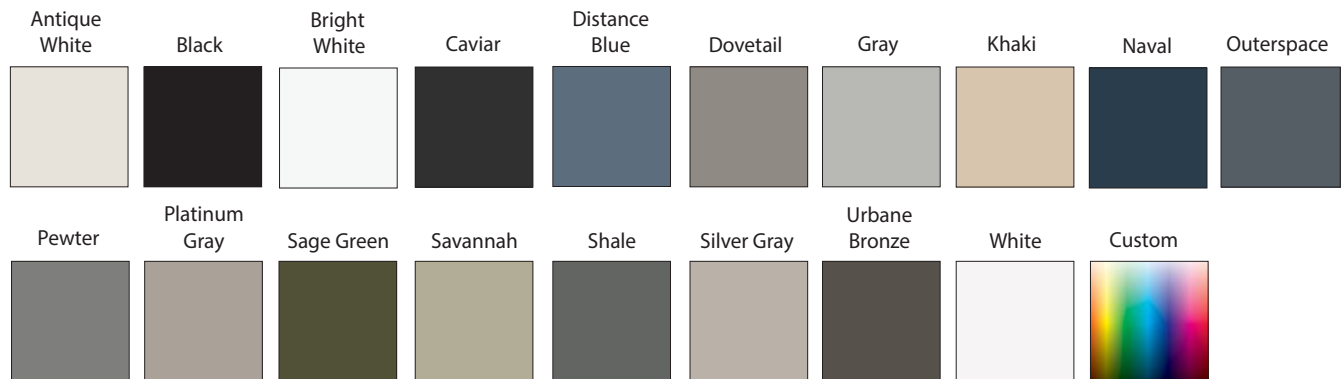

Tidwell

C A B I N E T R Y

SUSSEX II-FP

FRAMED (Full Overlay)

WOOD SPECIES:

- BEECH
- CHERRY
- HDF
- KNOTTY ALDER
- MAPLE
- *OAK

* N/A WITH SMOKE STAIN

Stains

Paint colors are available on HDF, MAPLE and OAK

Paints

Glazes