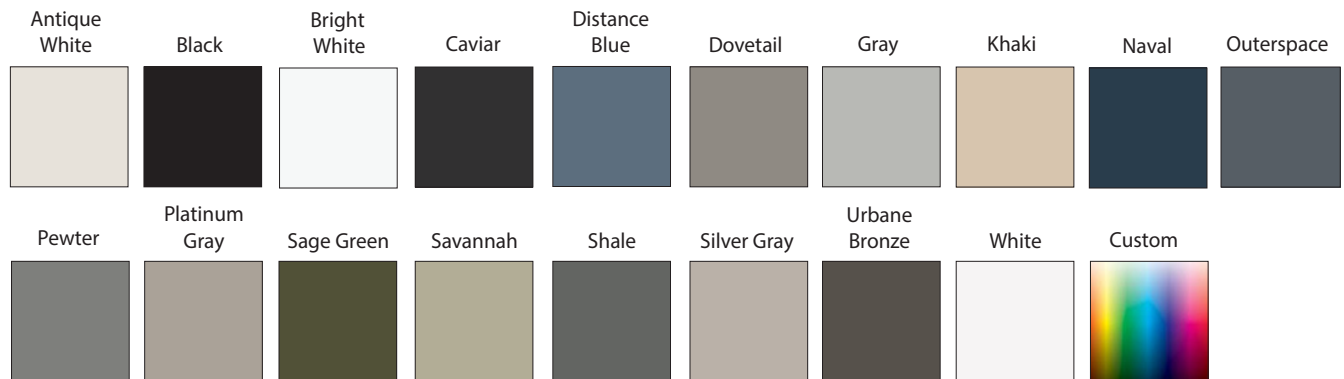

Tidwell

CABINETS

SUSSEX-FP

FRAMED (Standard Overlay)

WOOD SPECIES:

- BEECH
- CHERRY
- HDF
- KNOTTY ALDER
- MAPLE
- *OAK

* N/A WITH SMOKE STAIN

Stains

Paint colors are available on HDF, MAPLE and OAK

Paints

Glazes