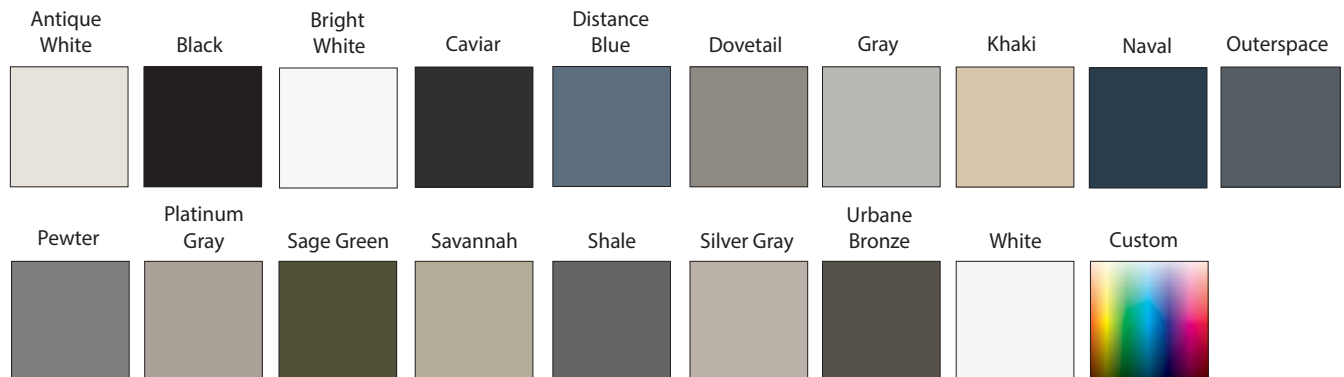

Tidwell

C A B I N E T R Y

SHAKER

FRAMED (Standard Overlay)

WOOD SPECIES:

- BEECH
- CHERRY
- HDF
- KNOTTY ALDER
- MAPLE
- *OAK

* N/A WITH SMOKE STAIN

Stains

Paint colors are available on HDF, MAPLE and OAK

Paints

Glazes