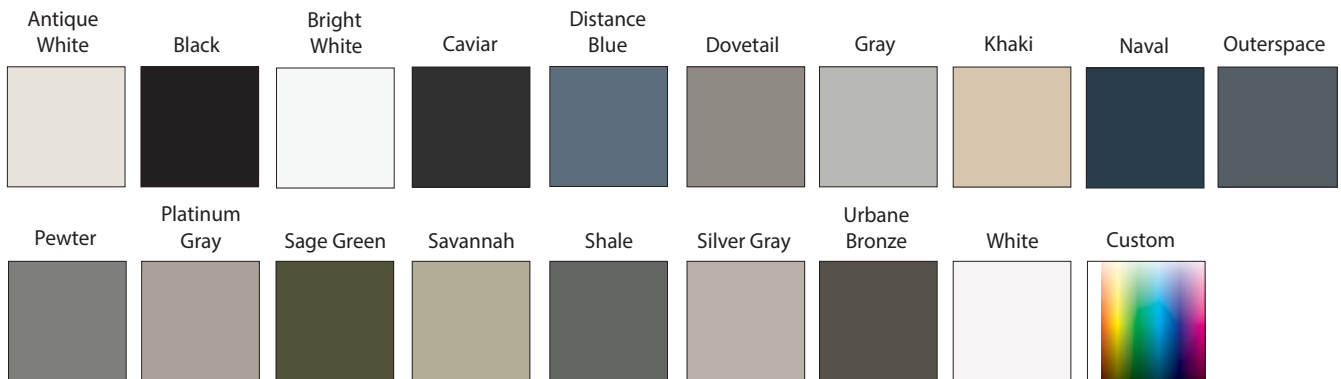

Tidwell

CABINETS

SHAKER II

FRAMED (Full Overlay)

WOOD SPECIES:

- BEECH
- CHERRY
- HDF
- KNOTTY ALDER
- MAPLE
- *OAK

* N/A WITH SMOKE STAIN

Stains

Paint colors are available on HDF, MAPLE and OAK

Paints

Glazes