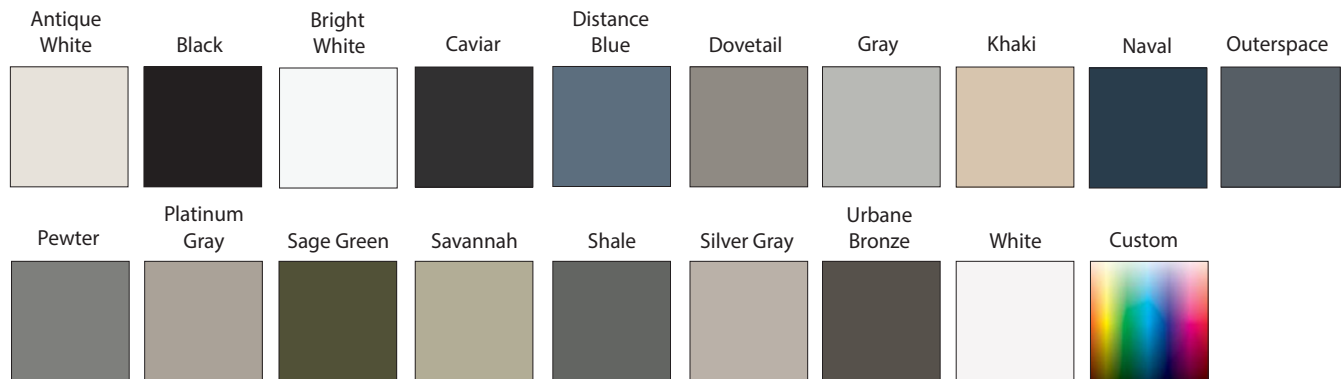

Tidwell

C A B I N E T R Y

SENECA

FRAMED (Full Overlay)

WOOD SPECIES:

- CHERRY
- HDF
- MAPLE

Stains

Paint colors are available on HDF and MAPLE

Paints

Glazes