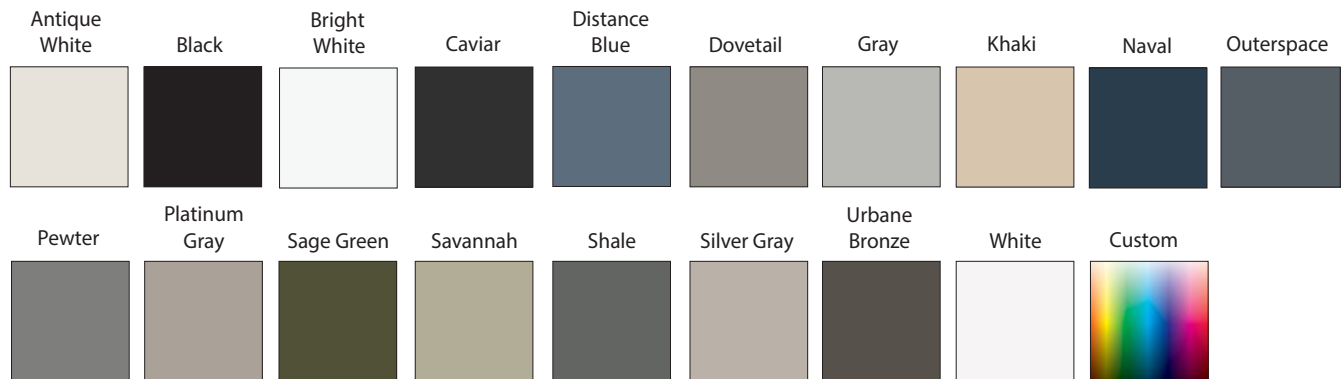

## NEWPORT II

FRAMED (Full Overlay)

WOOD SPECIES:

- CHERRY
- HDF
- MAPLE

**Stains**

Paint colors are available on HDF and MAPLE

**Paints**

**Glazes**