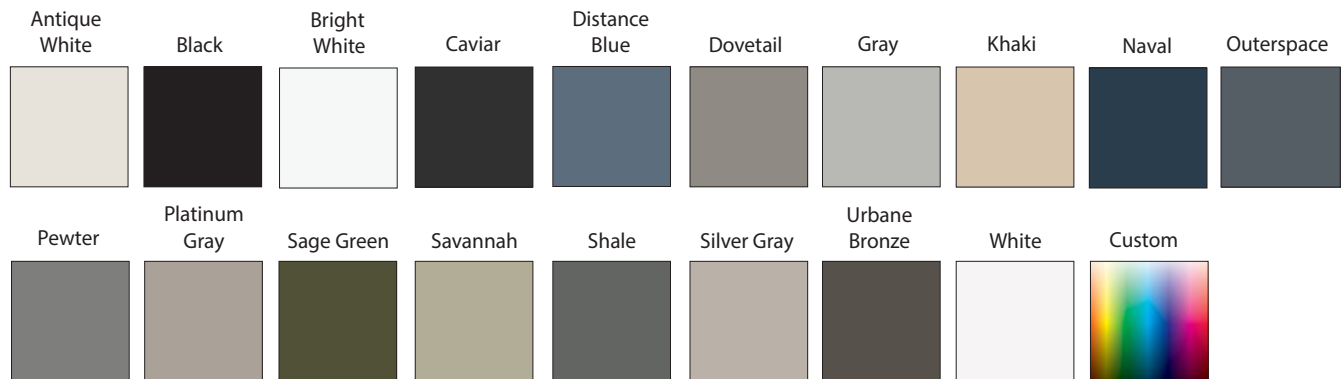

Tidwell

C A B I N E T R Y

NANTUCKET II

FRAMED (Full Overlay)

WOOD SPECIES:

- CHERRY
- HDF
- MAPLE

Stains

Paint colors are available on HDF and MAPLE

Paints

Glazes