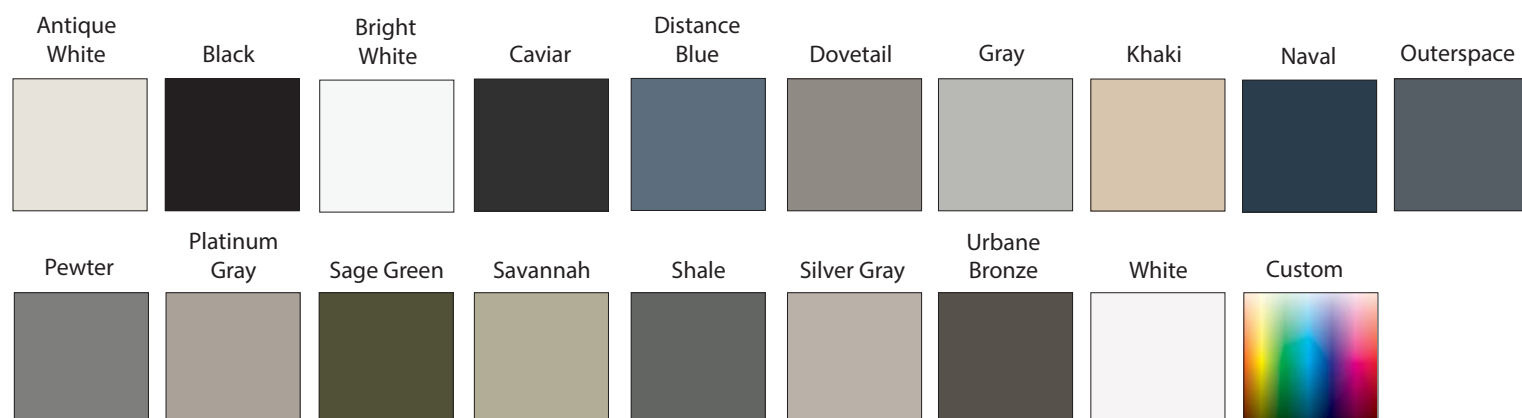

## CABINETY

### MIDWAY II

FRAMED (Full Overlay)

WOOD SPECIES:

- CHERRY
- HDF
- KNOTTY ALDER
- MAPLE

### Stains

Paint colors are available on HDF and MAPLE

### Paints