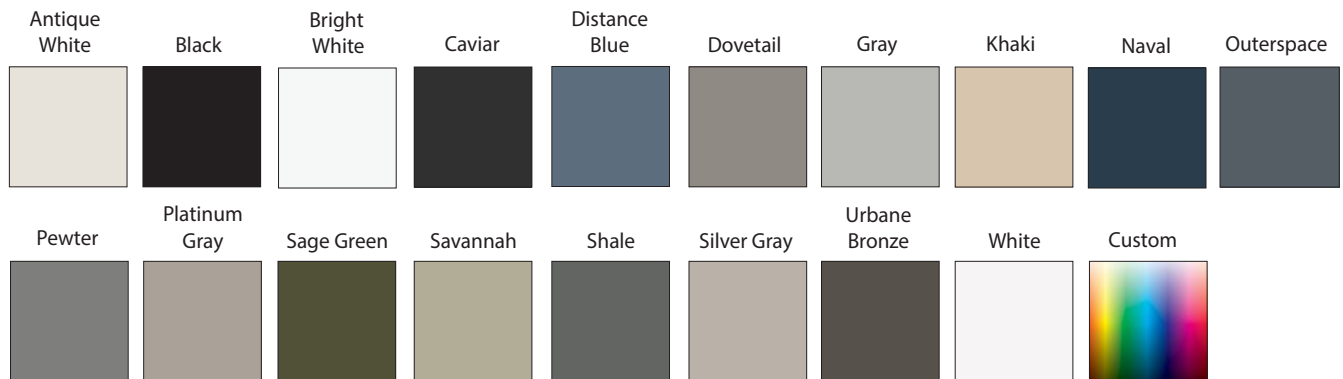

Tidwell

C A B I N E T R Y

LAWTON

FRAMED (Full Overlay)

WOOD SPECIES:

- CHERRY
- HDF
- MAPLE

Stains

Paint colors are available on HDF and MAPLE

Paints

Glazes