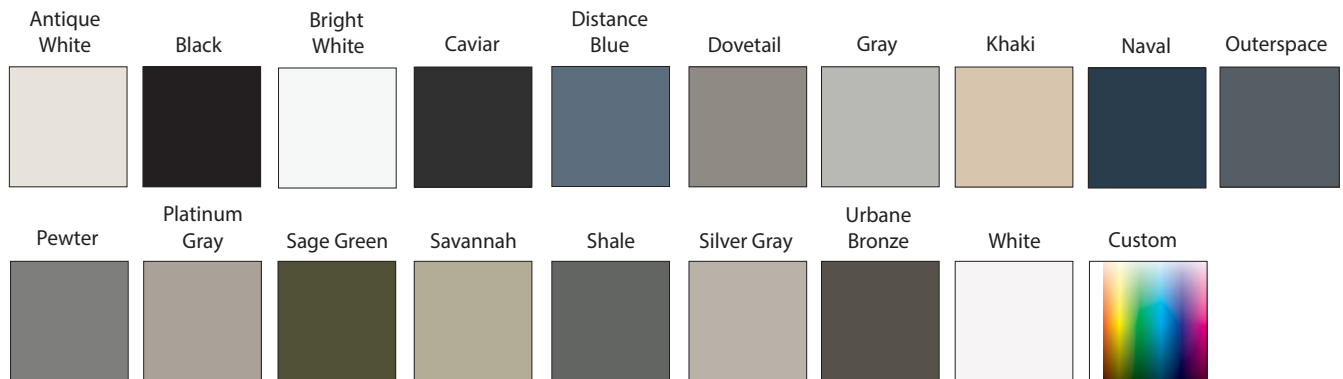

Tidwell

C A B I N E T R Y

HUDSON

FRAMED (Full Overlay)

WOOD SPECIES:

- CHERRY
- HDF
- MAPLE

Stains

Paint colors are available on HDF and MAPLE

Paints

Glazes