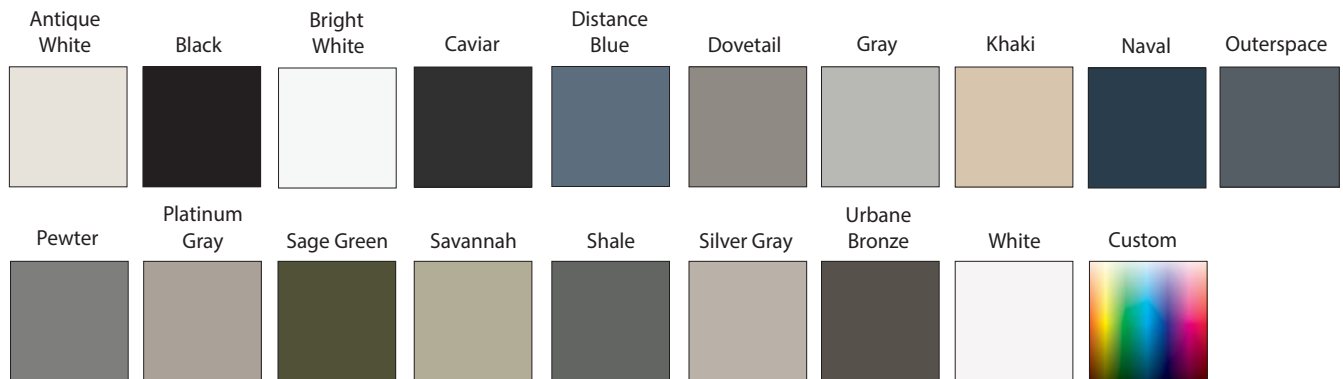

## DEVONSHIRE II-RP

FRAMED (Full Overlay)

WOOD SPECIES:

- CHERRY
- HDF
- MAPLE

**Stains**

Paint colors are available on HDF and MAPLE

**Paints**

**Glazes**