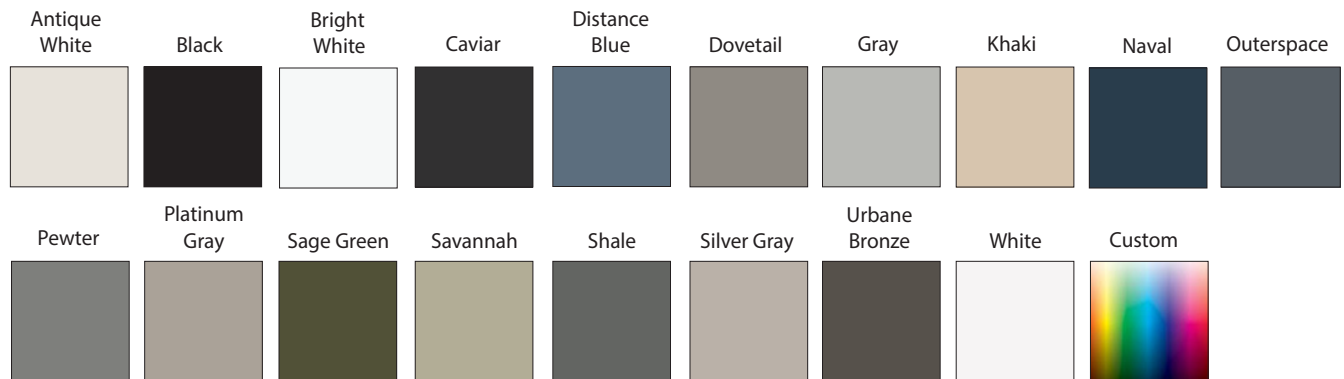

Tidwell

C A B I N E T R Y

DEVONSHIRE II-FP

FRAMED (Full Overlay)

WOOD SPECIES:

- CHERRY
- HDF
- MAPLE
- *OAK

* N/A WITH SMOKE STAIN

Stains

Paint colors are available on HDF, MAPLE and OAK

Paints

Glazes