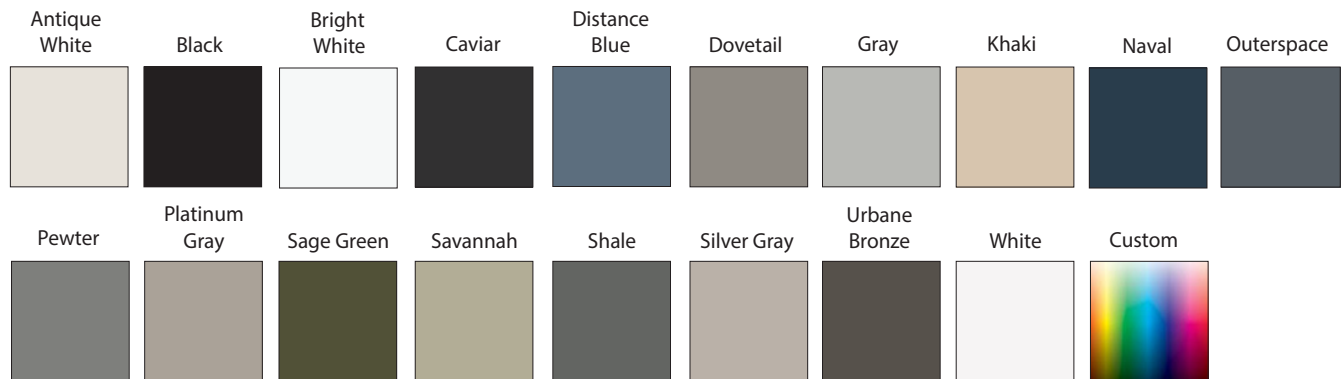

Tidwell

C A B I N E T R Y

CLASSIC-RP

FRAMED (Standard Overlay)

WOOD SPECIES:

- CHERRY
- HDF
- MAPLE
- *OAK

* N/A WITH SMOKE STAIN

Stains

Paint colors are available on HDF, MAPLE and OAK

Paints

Glazes