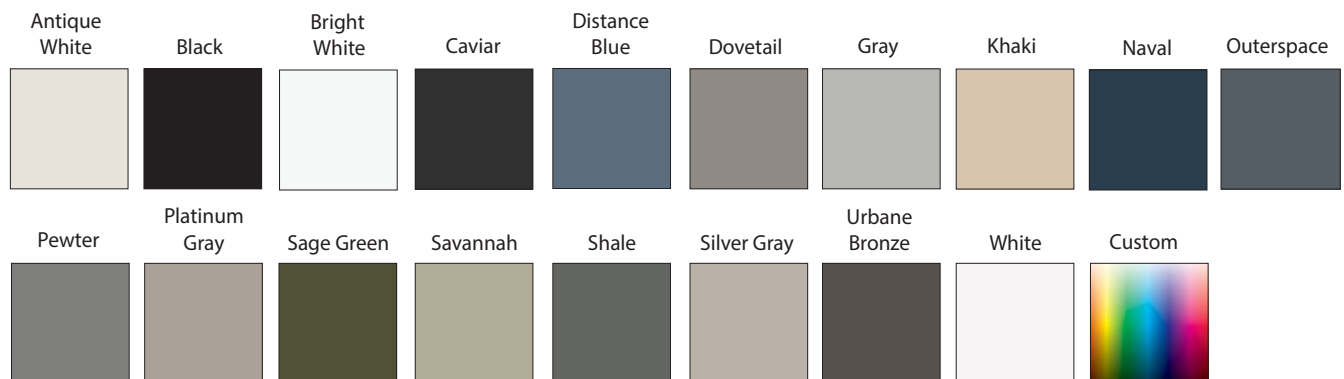

Tidwell

C A B I N E T R Y

CLASSIC II-RP

FRAMED (Full Overlay)

WOOD SPECIES:

- CHERRY
- HDF
- MAPLE
- *OAK

* N/A WITH SMOKE STAIN

Stains

Paint colors are available on HDF, MAPLE and OAK

Paints

Glazes