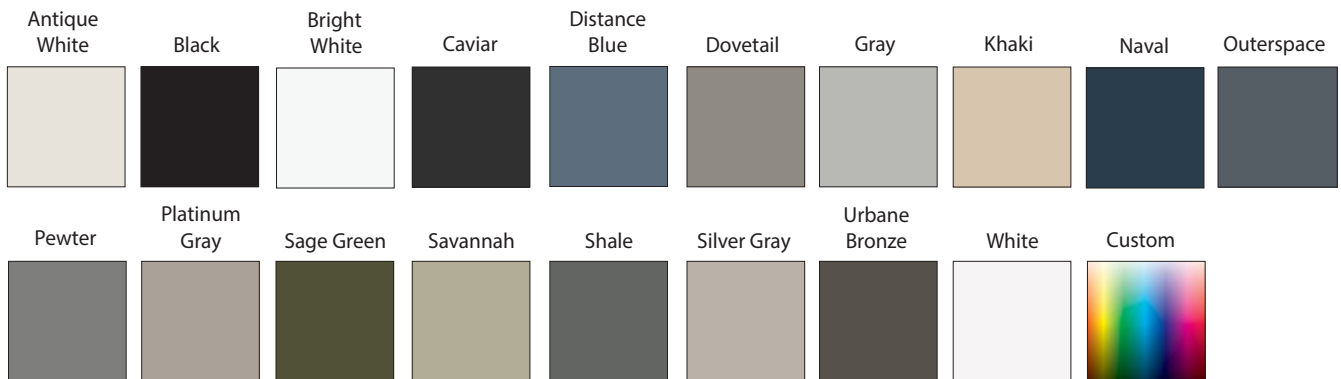

Tidwell

C A B I N E T R Y

CLASSIC II-FP

FRAMED (Full Overlay)

WOOD SPECIES:

- BEECH
- CHERRY
- HDF
- MAPLE
- *OAK

* N/A WITH SMOKE STAIN

Stains

Paint colors are available on HDF, MAPLE and OAK

Paints

Glazes