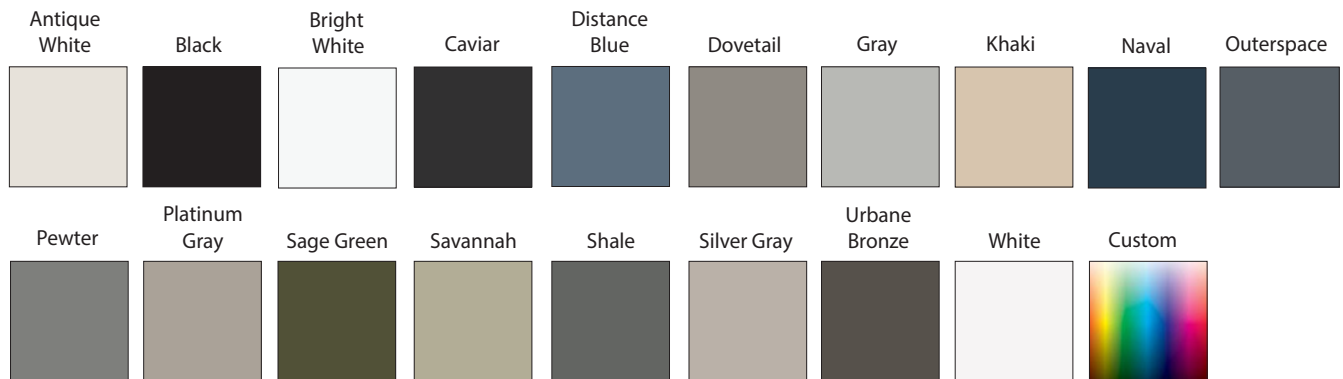

Tidwell

CABINETS

CLASSIC-FP

FRAMED (Standard Overlay)

WOOD SPECIES:

- BEECH
- CHERRY
- HDF
- MAPLE
- *OAK

* N/A WITH SMOKE STAIN

Stains

Paint colors are available on HDF, MAPLE and OAK

Paints

Glazes