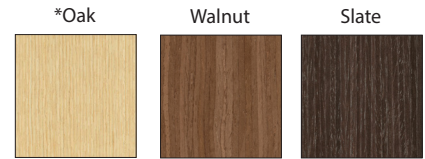

### URBAN 2

FRAMELESS

WOOD SPECIES:

- \*ECHO OAK
- ECHO SLATE
- \*Natural Stain only
- ECHO WALNUT
- \*Natural Stain only

- HICKORY
- \*Only Dusk, Mocha, Natural and Pecan Stains
- HDF
- LIGHT TEXTURE
- HEAVY TEXTURE
- MAPLE
- OAK

**Textured Melamine**

**Acrylic**

**Matte**

**Echo**

\*All stains available on Echo Oak

**Stains**

Paint colors are available on HDF, MAPLE and OAK

**Paints**