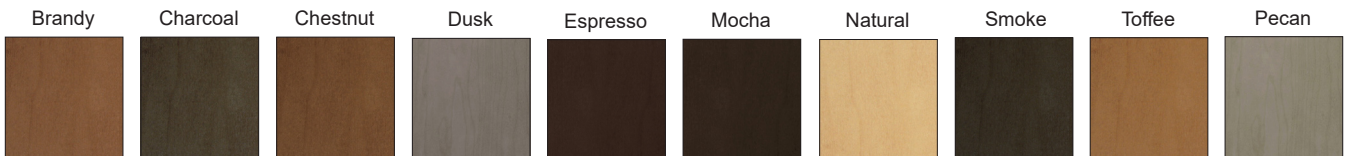

### URBAN 2

FRAMELESS

WOOD SPECIES:

- \*ECHO OAK
- ECHO SLATE
- \*Natural Stain only
- ECHO WALNUT
- \*Natural Stain only

- HICKORY
- \*Only Dusk, Mocha, Natural and Pecan Stains
- HDF
- LIGHT TEXTURE
- HEAVY TEXTURE
- MAPLE
- OAK

**Textured Melamine**

**Acrylic**

**Matte**

**Echo**

\*All stains available on Echo Oak

**Stains**

Paint colors are available on HDF, MAPLE and OAK

**Paints**