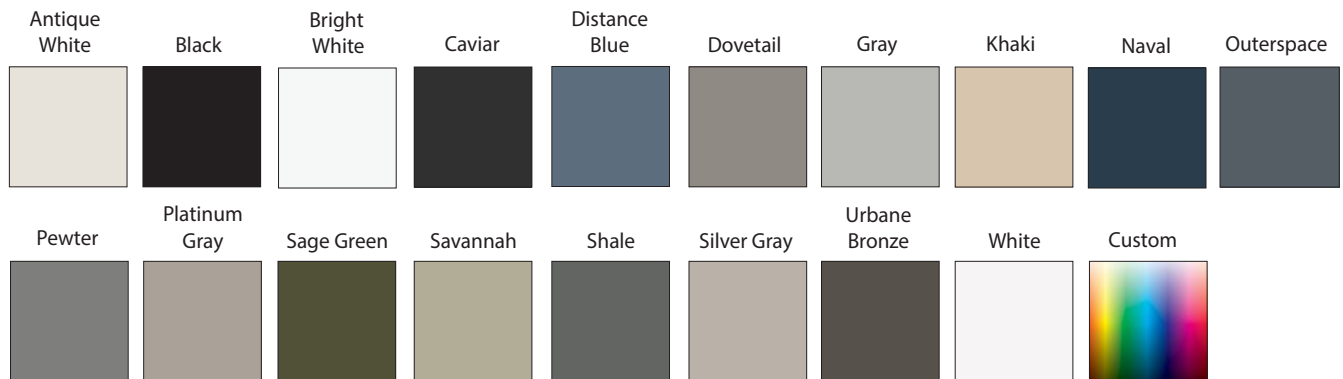

### SHAKER 2

FRAMELESS

WOOD SPECIES:

- BEECH
- CHERRY
- HDF
- KNOTTY ALDER
- MAPLE
- OAK

**Stains**

Paint colors are available on HDF, MAPLE and OAK

**Paints**

**Glazes**