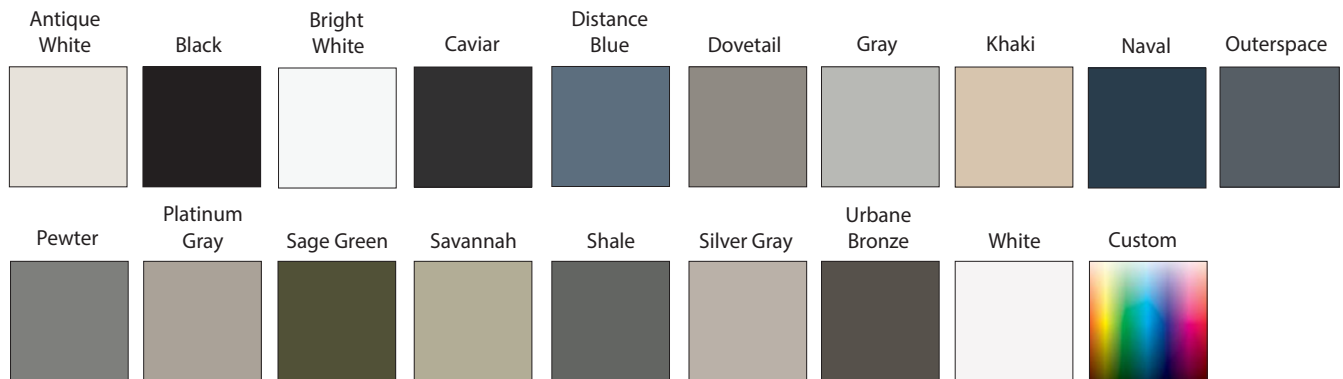

DREAM CRAFT

EURO CABINETRY

NANTUCKET 2

FRAMELESS

WOOD SPECIES:

- CHERRY
- HDF
- MAPLE

Stains

Paint colors are available on HDF and MAPLE

Paints

Glazes