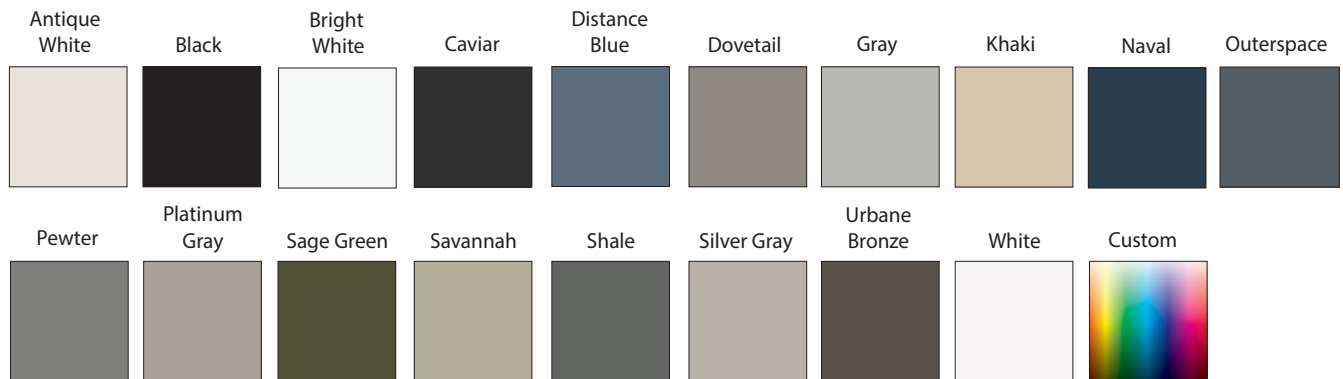

DREAM CRAFT

EURO CABINETRY

CARLISLE 2

FRAMELESS

WOOD SPECIES:

- BEECH
- CHERRY
- HDF
- MAPLE
- OAK

Stains

Paint colors are available on HDF, MAPLE and OAK

Paints

Glazes