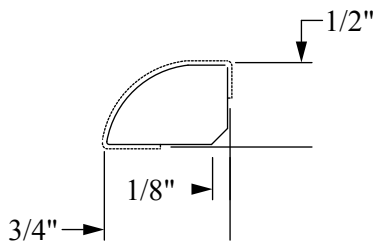

Textured Melamine Molding in DreamCraft

Moldings

FM3/4

FM3/8

CMSH

Finishes

Mocatini
Light Texture

Merapi
Light Texture