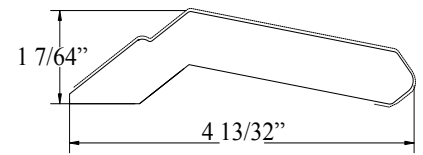

Textured Melamine Molding in DreamCraft

Moldings

FM3/4

FM3/8

CMSH

Finishes

Mocatini
Light Texture

Merapi
Light Texture