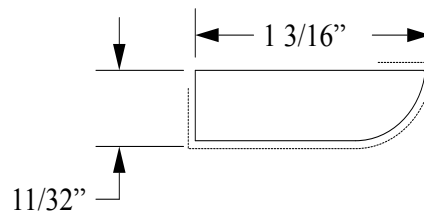

Textured Melamine Molding in DreamCraft

Moldings

FM3/4

FM3/8

CMSH

Finishes

Mocatini
Light Texture

Merapi
Light Texture