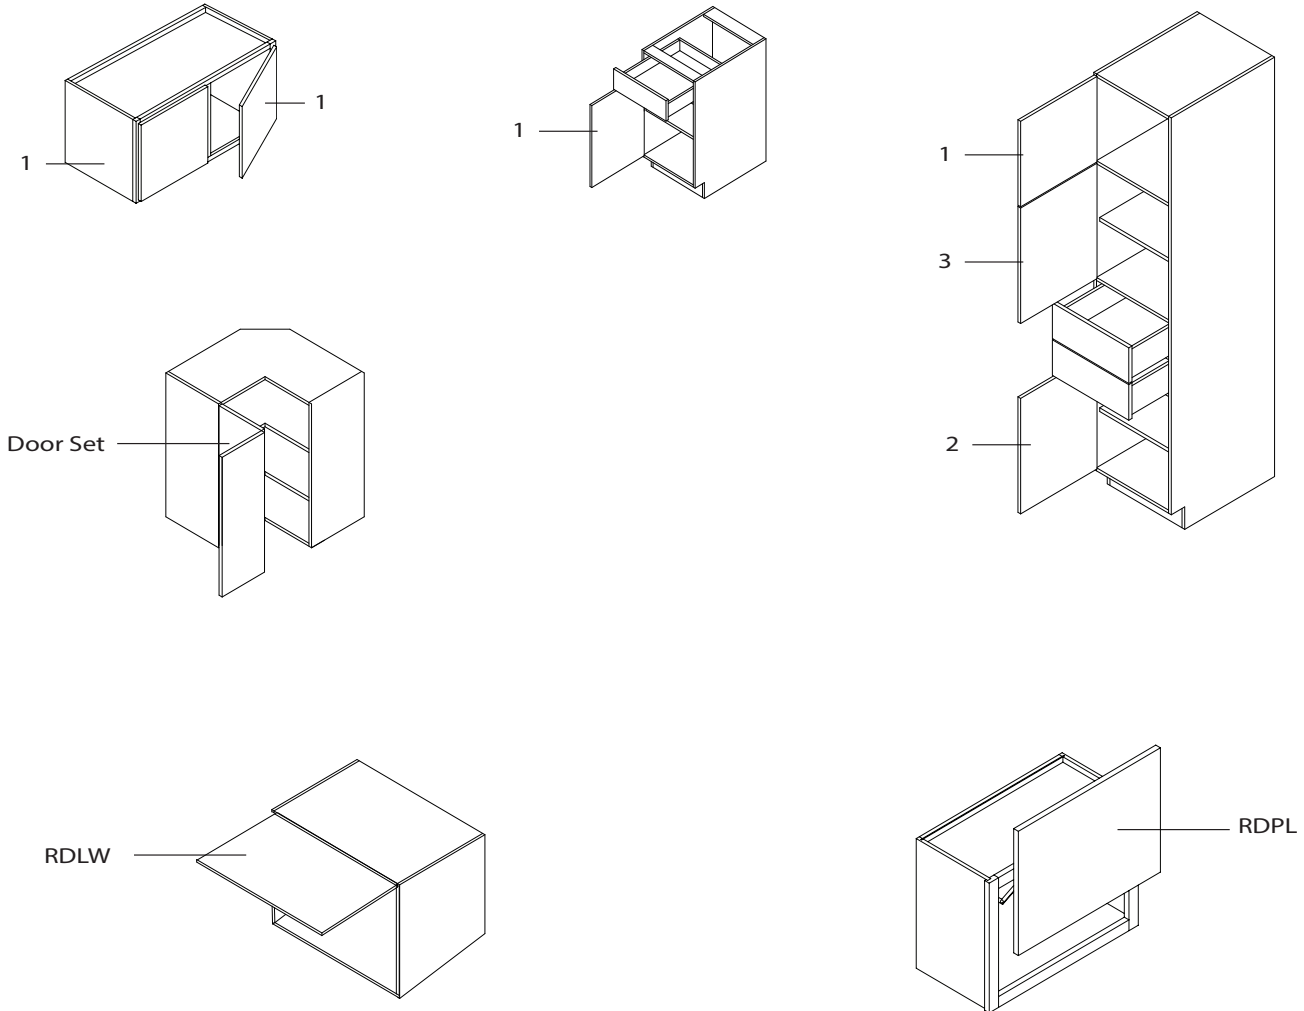

DOOR Examples